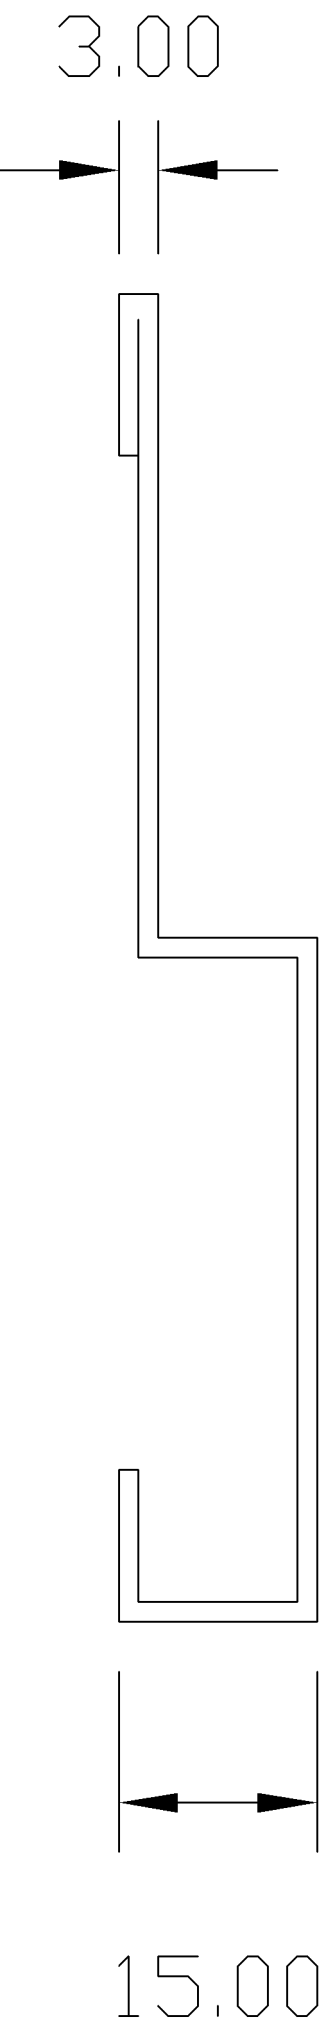

This type of cill is our most popular of all the cills. It is similar to the 'F' type but it as a leading face which fits under the door. Good for every kind of purpose, particularly panic bolts. If you do not specify a different cill, this will come as standard.

Please quote drawing ref & drawing revision number when ordering

Handings and sizes must be confirmed when ordering

VIEWED FROM

DRAWING REVISION:

HANDING:

DRAWING REF:

HANDING:

CUSTOMER:

OPENS:

DRAWN BY:

GDL

DATE:

OPENS:

# H TYPE CILL