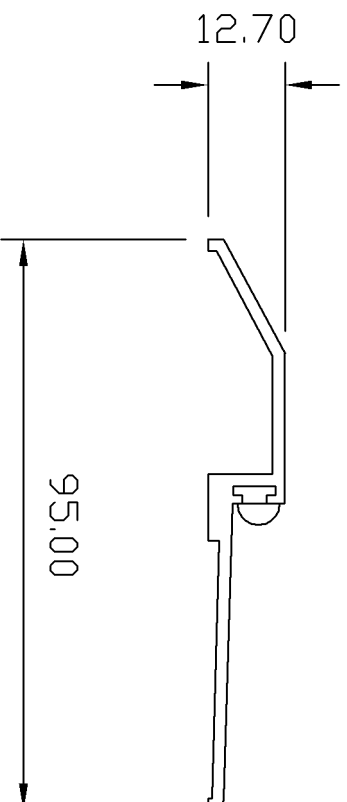

This type of cill is an aluminium cill with a neoprene seal , this is not a standard cill and is therefore chargeable.

This type of cill is commonly used on doors where perhaps wheelchairs, trolleys, etc are common traffic through the doors.

Please quote drawing ref & drawing revision number when ordering

Handings and sizes must be confirmed when ordering

VIEWED FROM

DRAWING REVISION:

HANDING:

DRAWING REF:

HANDING:

CUSTOMER:

OPENS:

DRAWN BY:

GDL

DATE:

OPENS:

G TYPE CILL