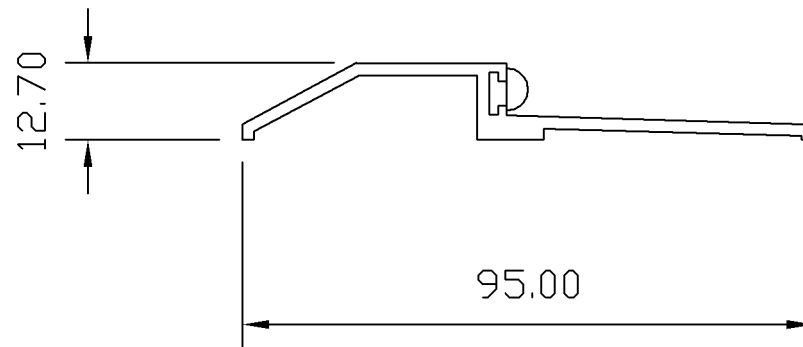

This type of cill is an aluminium cill with a neoprene seal , this is not a standard cill and is therefore chargeable.

This type of cill is commonly used on doors where perhaps wheelchairs, trolleys, etc are common traffic through the doors.

Please quote drawing ref & drawing revision number when ordering	Handings and sizes must be confirmed when ordering	VIEWED FROM		
G TYPE CILL	DRAWING REVISION:		HANDING:	
	DRAWING REF:		HANDING:	
	CUSTOMER:		OPENS:	
	DRAWN BY: GDL	DATE:	OPENS:	