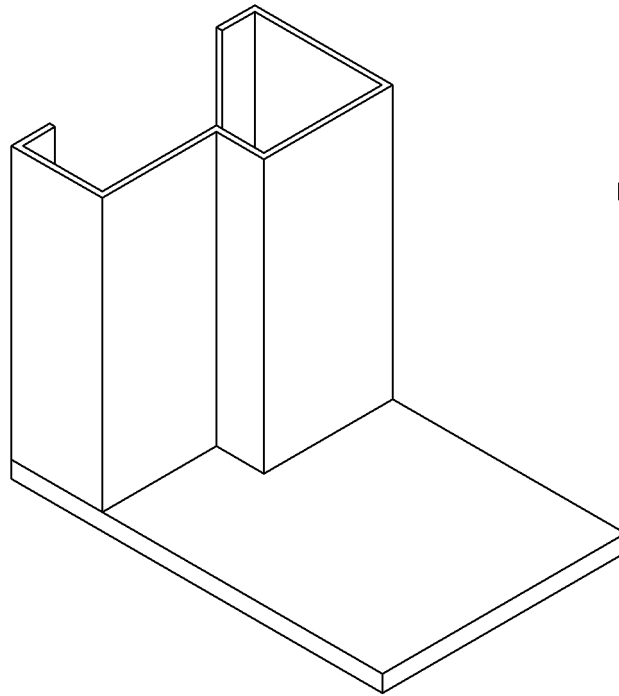

This type of cill is a 6mm flat bar cill which sits directly under the frame. This cill is particularly good when the floor isn't finished or is uneven or crumbly etc. Please note that this cill is not standard and is chargeable.