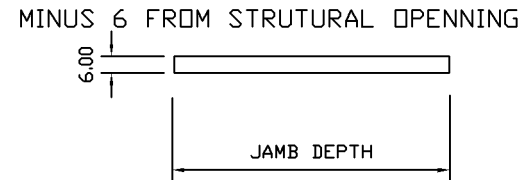

This type of cill is a 6mm flat bar cill which sits directly under the frame. This cill is particularly good when the floor isn't finished or is uneven or crumbly etc. Please note that this cill is not standard and is chargeable.